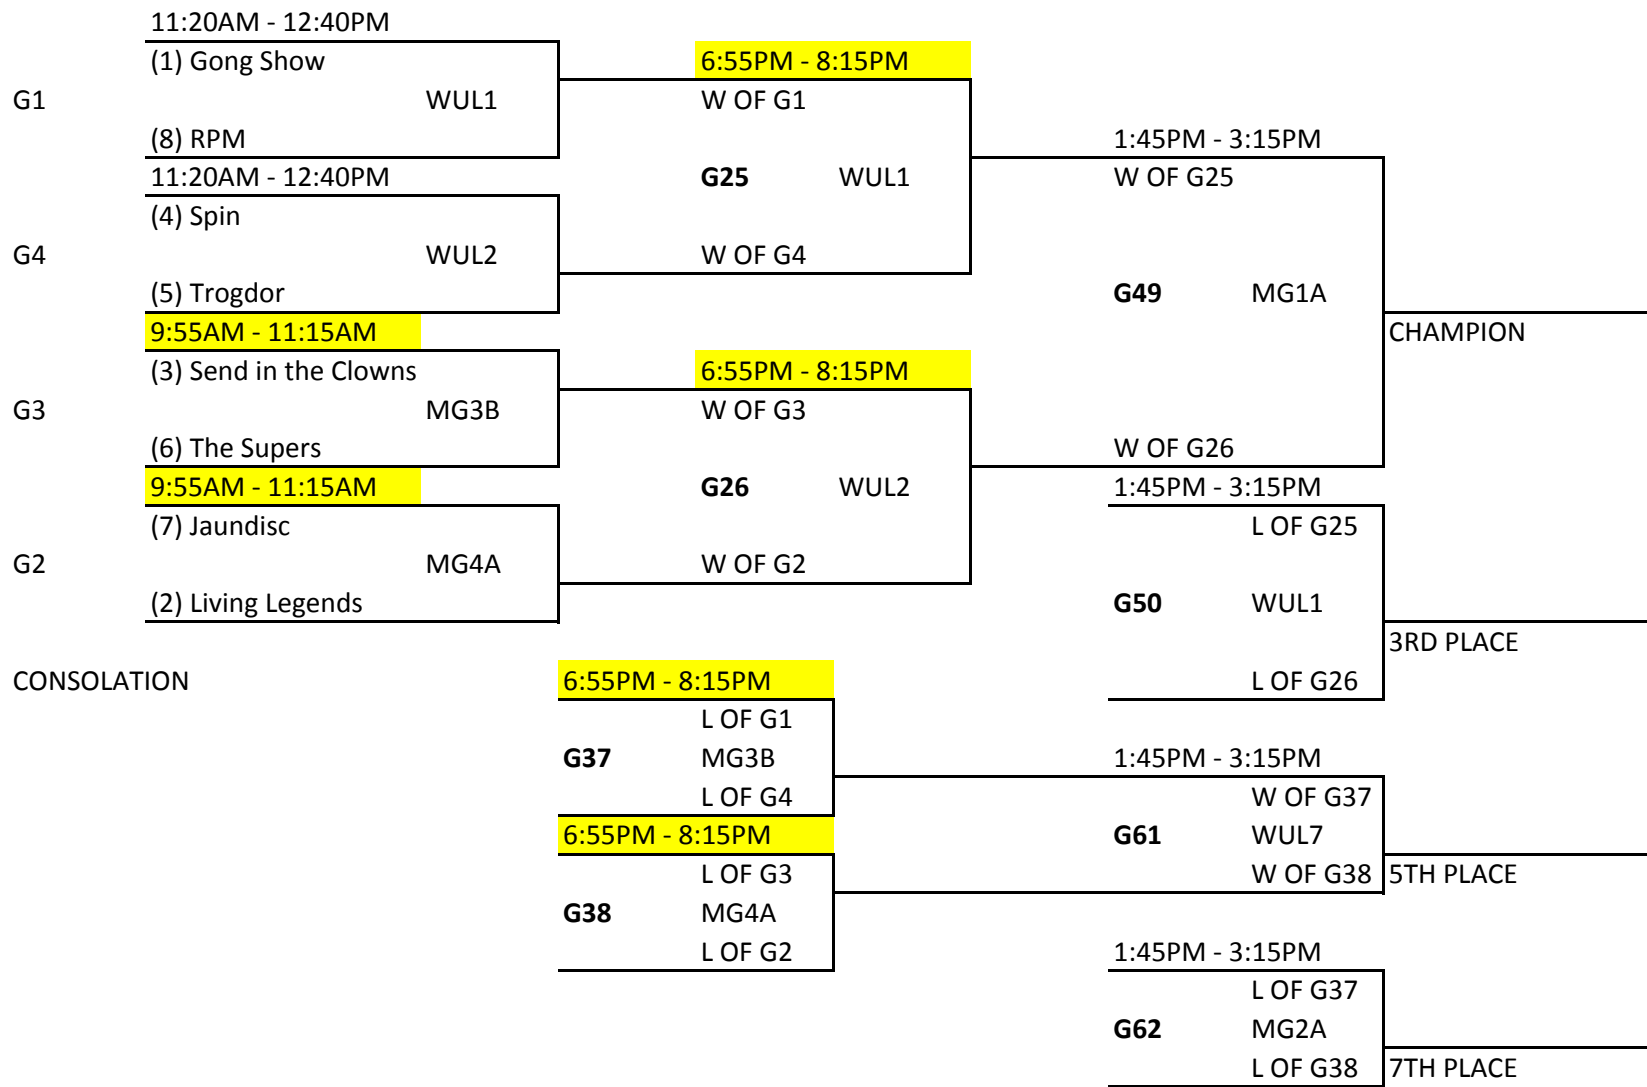

# MONDAY PLAYOFF BRACKET

## TIER 2 (B)

FRIDAY AUGUST 22ND

6:30 - 8:30

11:20AM - 12:40PM

(1) Whiskey Discs

WUL3

G5

(8) Club Dak