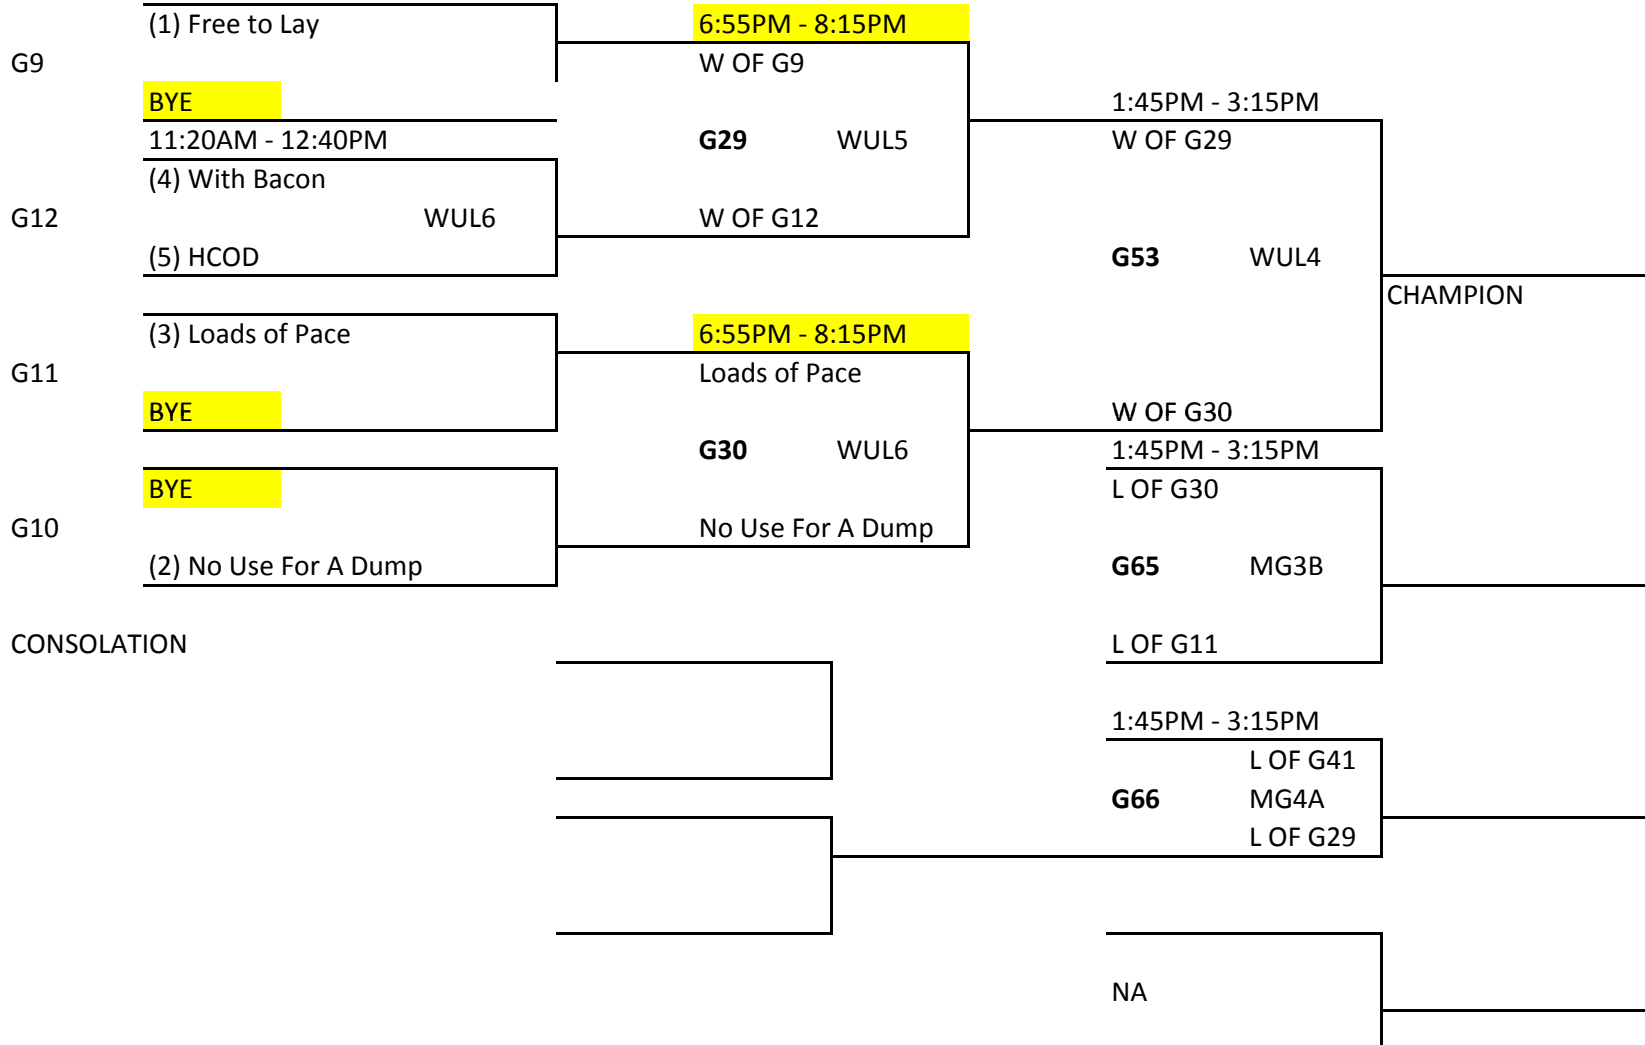

TIER 3 (C)

FRIDAY AUGUST 22ND
6:30 - 8:30

SATURDAY AUG 23RD

SUNDAY AUG 24TH