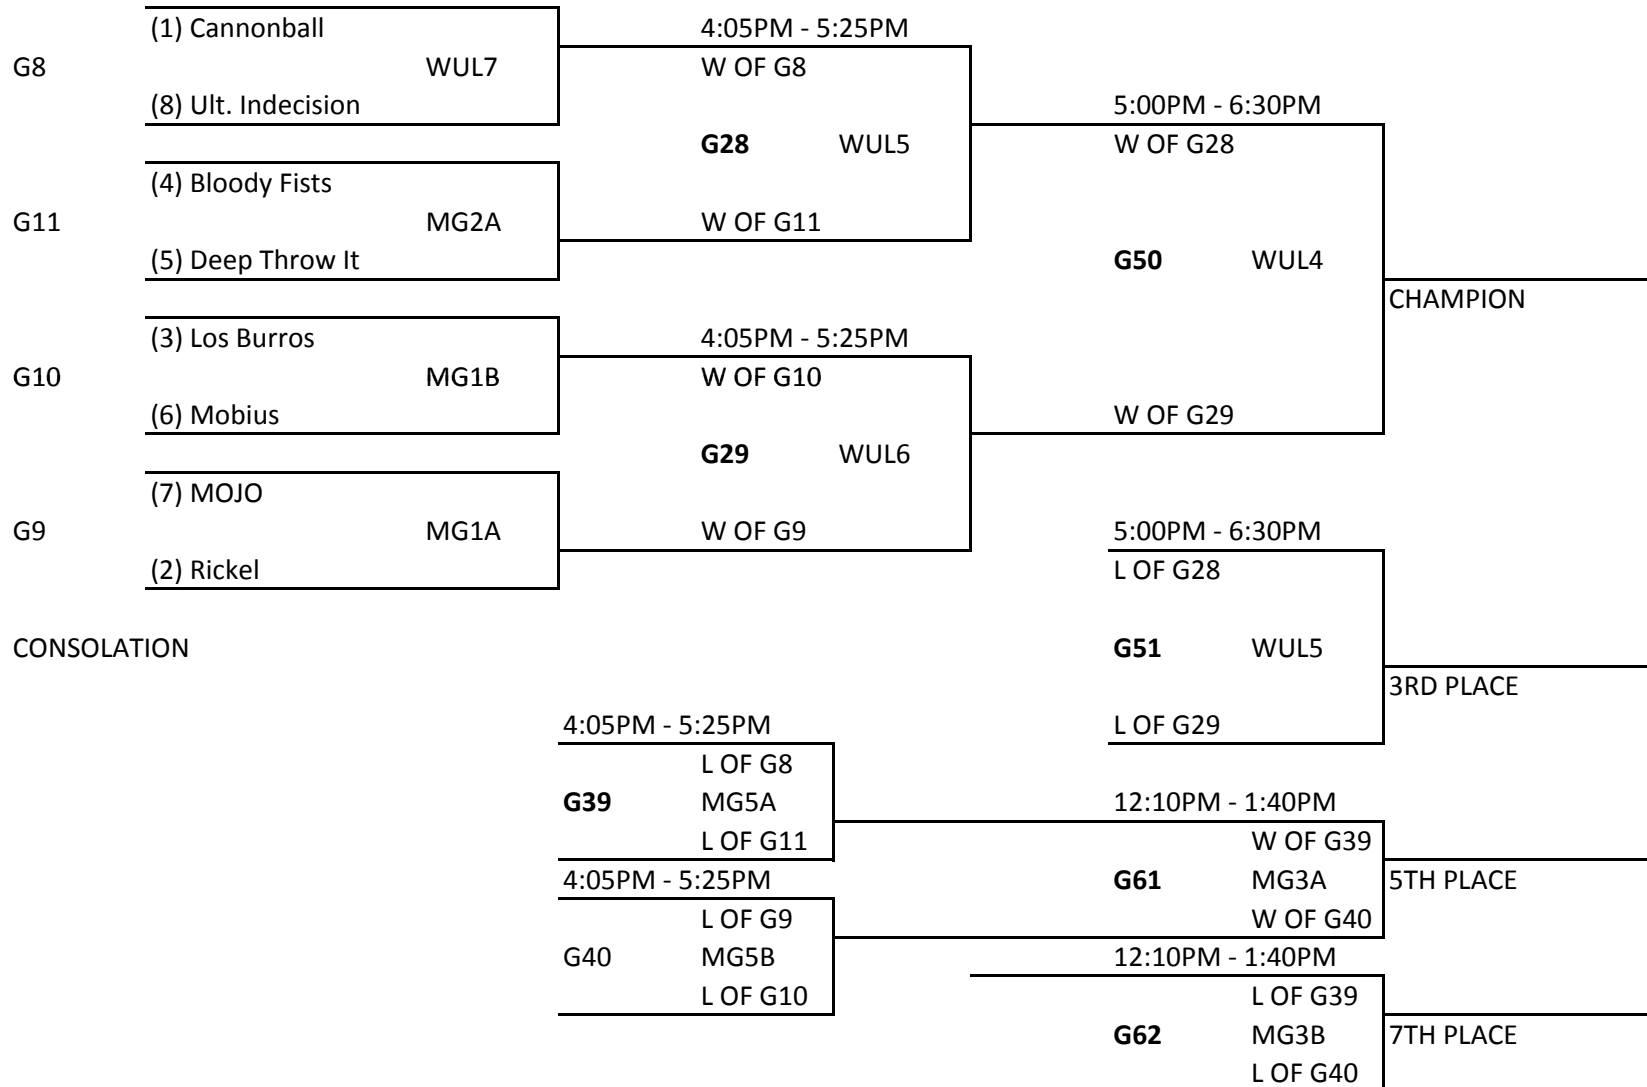

TIER 3 (C)

SATURDAY AUGUST 23RD
8:30AM - 9:50AM

SATURDAY AUG 23RD

SUNDAY AUG 24TH