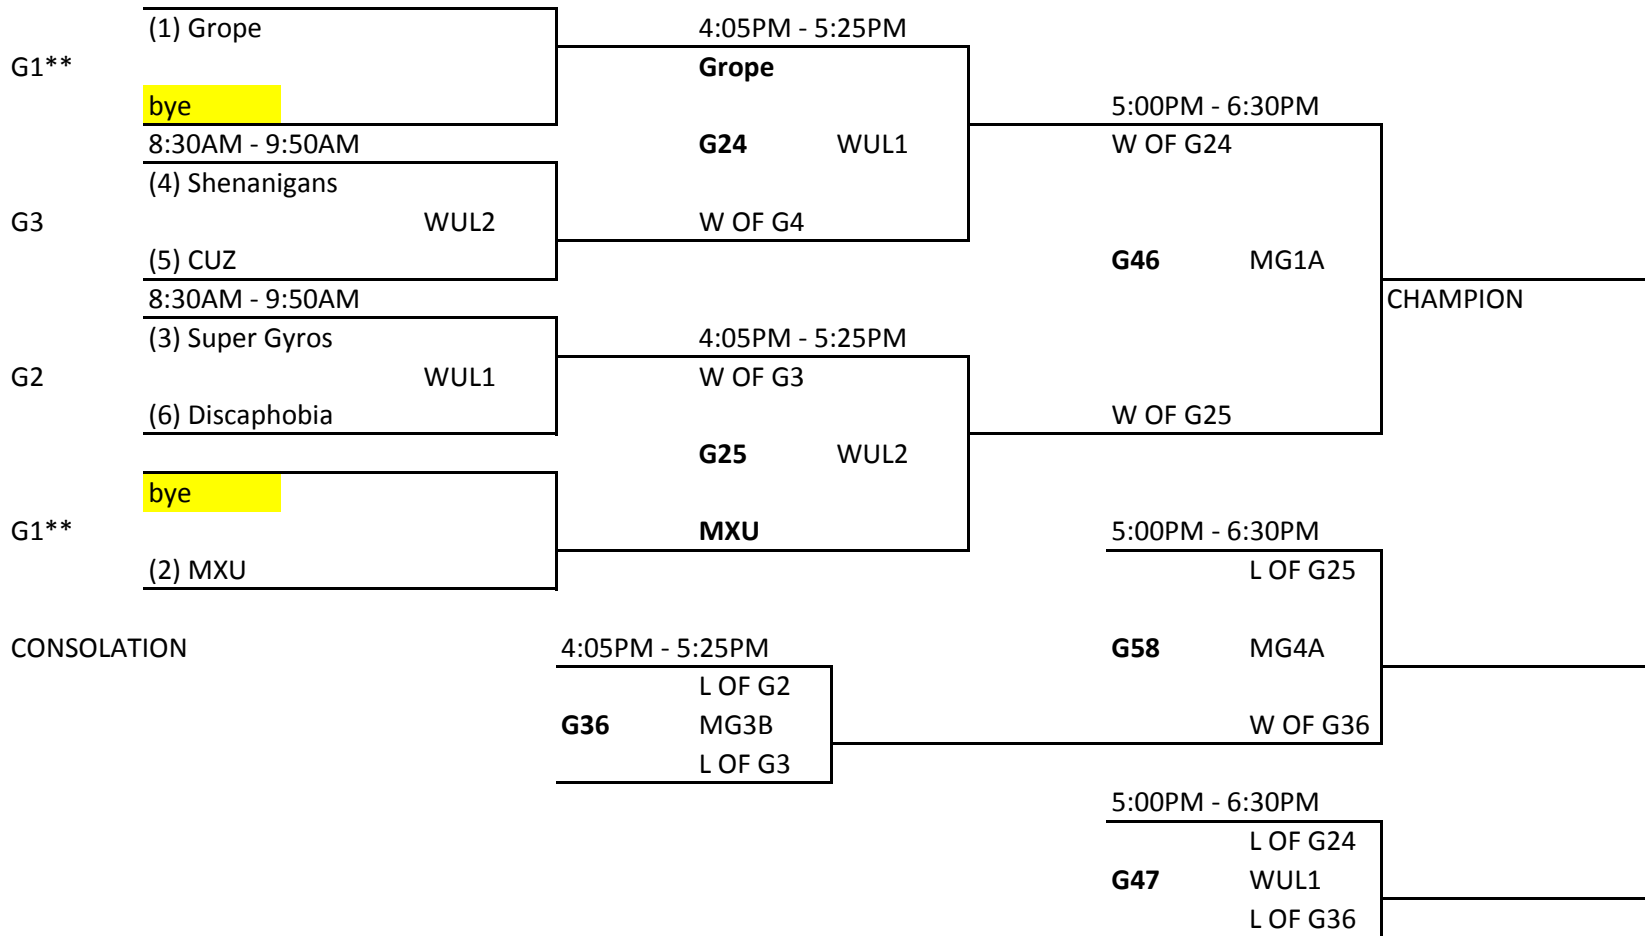

THURSDAY PLAYOFF BRACKET

TIER 1 (A)

SATURDAY AUGUST 23RD

SATURDAY AUG 23RD

SUNDAY AUG 24TH

TIER 2 (B)

SATURDAY AUGUST 23RD

8:30AM - 9:50AM

SATURDAY AUG 23RD

SUNDAY AUG 24TH

G4	(1) H-Core WUL3	4:05PM - 5:25PM W OF G4	5:00PM - 6:30PM W OF G26	CHAMPION
	(8) Purple People Eaters	G26 WUL3		
G7	(4) Used To Be Somebodies WUL6	W OF G7	G48 WUL2	
	(5) Nu Directions			
G6	(3) Afternoon Delight WUL5	4:05PM - 5:25PM W OF G6	W OF G27	
	(6) Flying Sauced	G27 WUL4		
G5	(7) Nice Blue Shorts WUL4	W OF G5	5:00PM - 6:30PM L OF G26	
	(2) Brazilian Wax		G49 WUL3	
CONSOLATION		4:05PM - 5:25PM L OF G4	L OF G27	3RD PLACE
		G37 MG4A L OF G7	5:00PM - 6:30PM W OF G37	
		4:05PM - 5:25PM L OF G5	G59 WUL7 W OF G38	5TH PLACE
	G38 MG4B L OF G6		12:10PM - 1:40PM L OF G37	
			G60 MG2B L OF G38	7TH PLACE