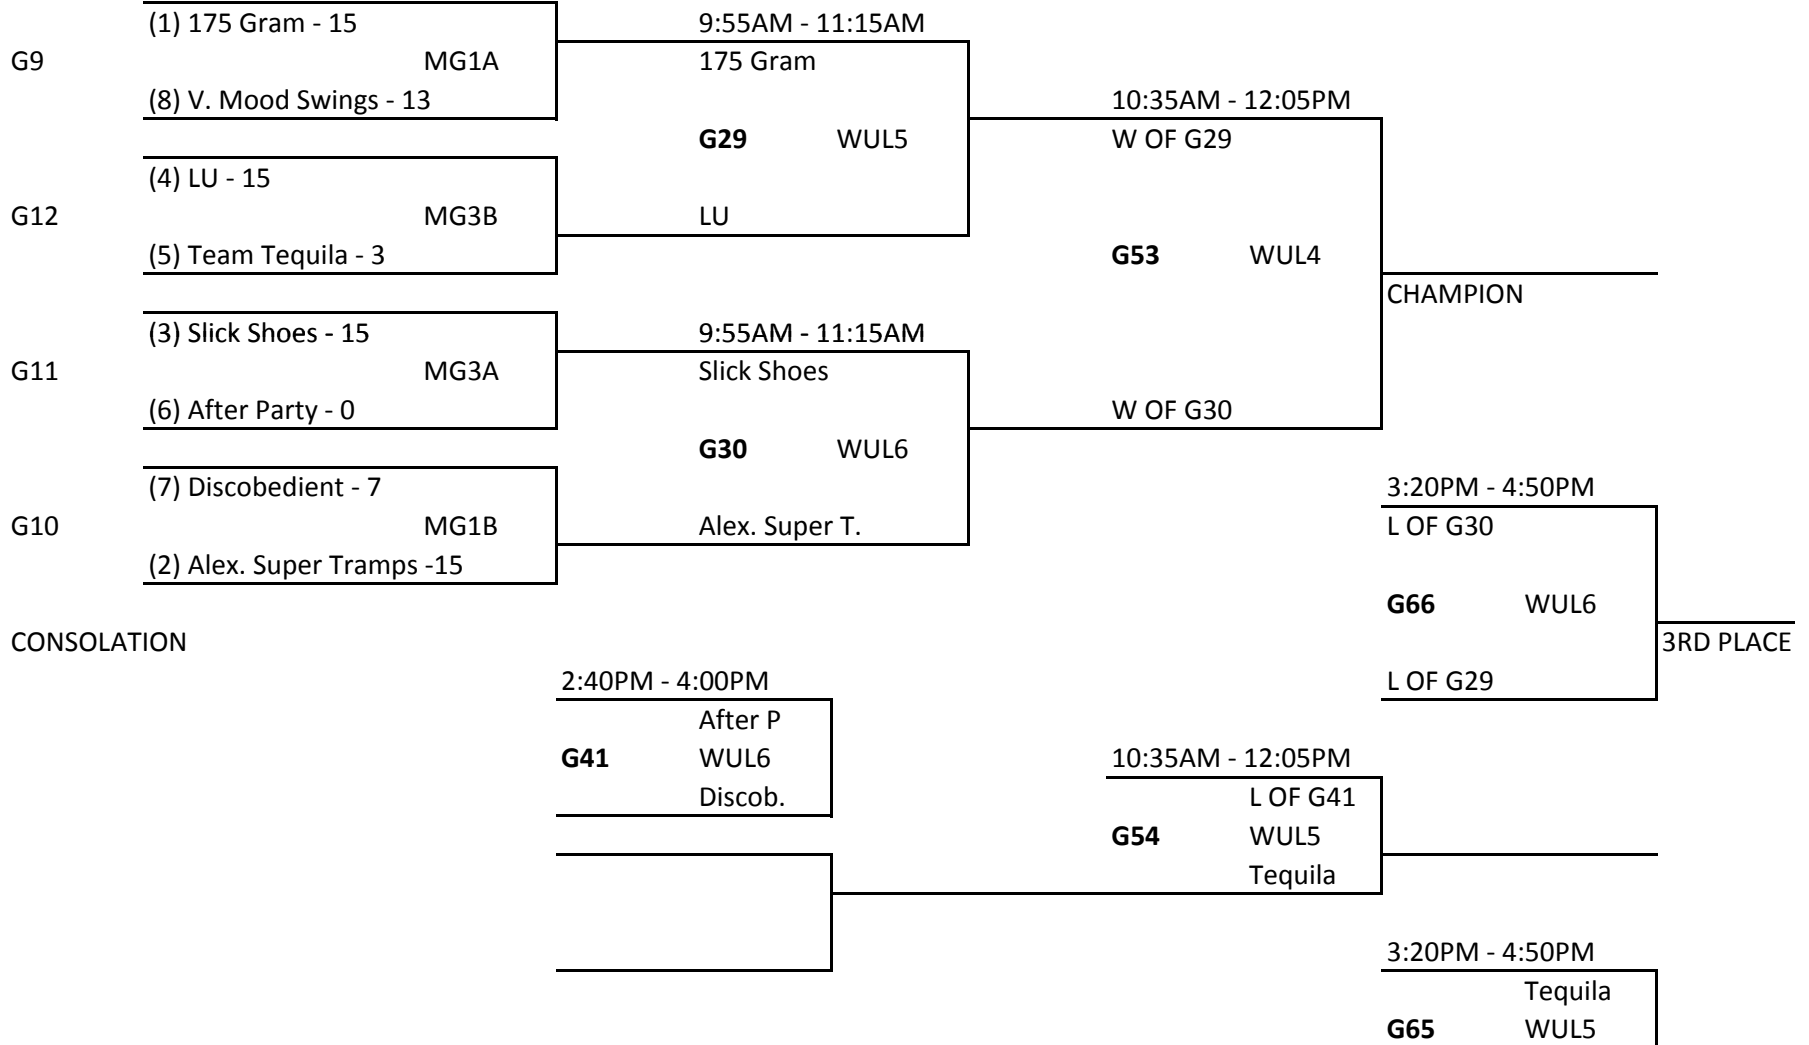

TIER 3 (C)

TUESDAY AUGUST 19TH
6:30 - 8:30

SATURDAY AUG 23RD

SUNDAY AUG 24TH