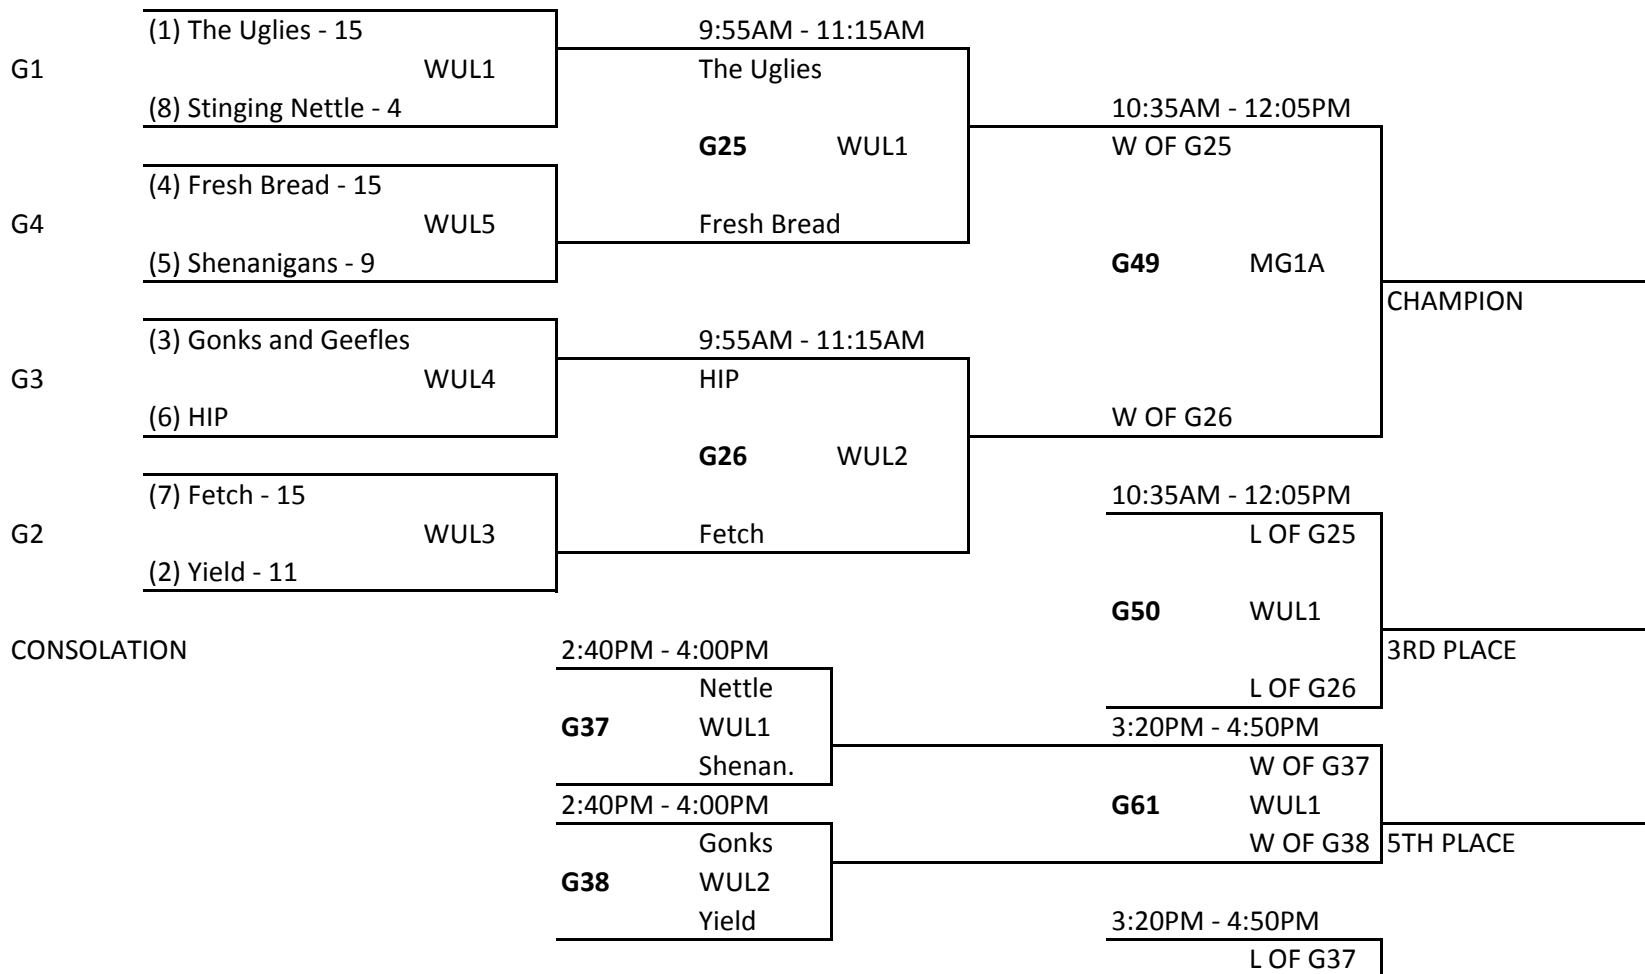

TUESDAY PLAYOFF BRACKET

TIER 1 (A)

TUESDAY AUGUST 19TH
6:30 - 8:30

SATURDAY AUG 23RD

SUNDAY AUG 24TH

G62	WUL2	7TH PLACE
	L OF G38	

TIER 2 (B)

TUESDAY AUGUST 19TH
6:30 - 8:30

SATURDAY AUG 23RD

SUNDAY AUG 24TH

G5	(1) MOJO - 15	WUL6	9:55AM - 11:15AM	MOJO	10:35AM - 12:05PM	W OF G27
	(8) DNR - 13		G27			
G8	(4) RIP Manties - 15	LW1	9:55AM - 11:15AM	RIP Manties	10:35AM - 12:05PM	W OF G28
	(5) I Bruise Easily - 9		G51	WUL2		
G7	(3) Frogs - 15	BK	9:55AM - 11:15AM	Frogs	10:35AM - 12:05PM	L OF G27
	(6) Inflateables - 3		G28	WUL4		
G6	(7) Flying Sauced - 15	WUL7	9:55AM - 11:15AM	Bombardment	10:35AM - 12:05PM	L OF G28
	(2) Bombardment - 17		G52	WUL3		
CONSOLATION			2:40PM - 4:00PM	DNR	3:20PM - 4:50PM	W OF G39
			G39	WUL3		
			2:40PM - 4:00PM	I Bruise	3:20PM - 4:50PM	W OF G40
			G40	WUL4		
			2:40PM - 4:00PM	Inflate.	3:20PM - 4:50PM	L OF G39
				Sauced		
					G63	WUL3
					G64	WUL4

TIER 5 (E)

TUESDAY AUGUST 19TH

6:30 - 8:30

SATURDAY AUG 23RD

SUNDAY AUG 24TH

G17	(1) Go Banana - 15	C2	9:55AM - 11:15AM	Go Banana	10:35AM - 12:05PM	W OF G33
	(8) Blue Steel - 11					
G20	(4) Pylons - 15	CD	9:55AM - 11:15AM	Pylons	10:35AM - 12:05PM	W OF G33
	(5) Talk Nerdy - 13					
G19	(3) Individuals - 15	C4	9:55AM - 11:15AM	Individuals	10:35AM - 12:05PM	W OF G33
	(6) Super Adv. Club - 9					
G18	(7) Smorgasbord	C3	9:55AM - 11:15AM	Red Light D	10:35AM - 12:05PM	W OF G33
	(2) Red Light D					
CONSOLATION			2:40PM - 4:00PM			
			2:40PM - 4:00PM	Super Ad.	3:20PM - 4:50	W OF G45
				G45 MG1B		
				Nerdy		L OF G34
					3:20PM - 4:50	
					L OF G45	
					G70 MG3A	
					L OF G33	